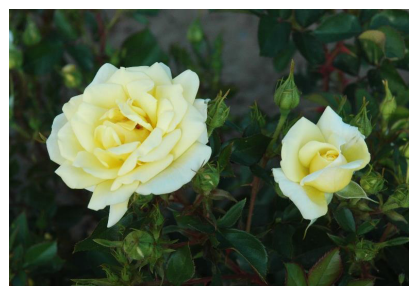

S13-35

- Light apricot yellow, very full flowers (36-48 petals)
- Glossy dark green foliage
- Blooms in flushes throughout the season
- Very disease tolerant
- Medium bush
- Height: 50-70 cm
- Width: 70-90 cm