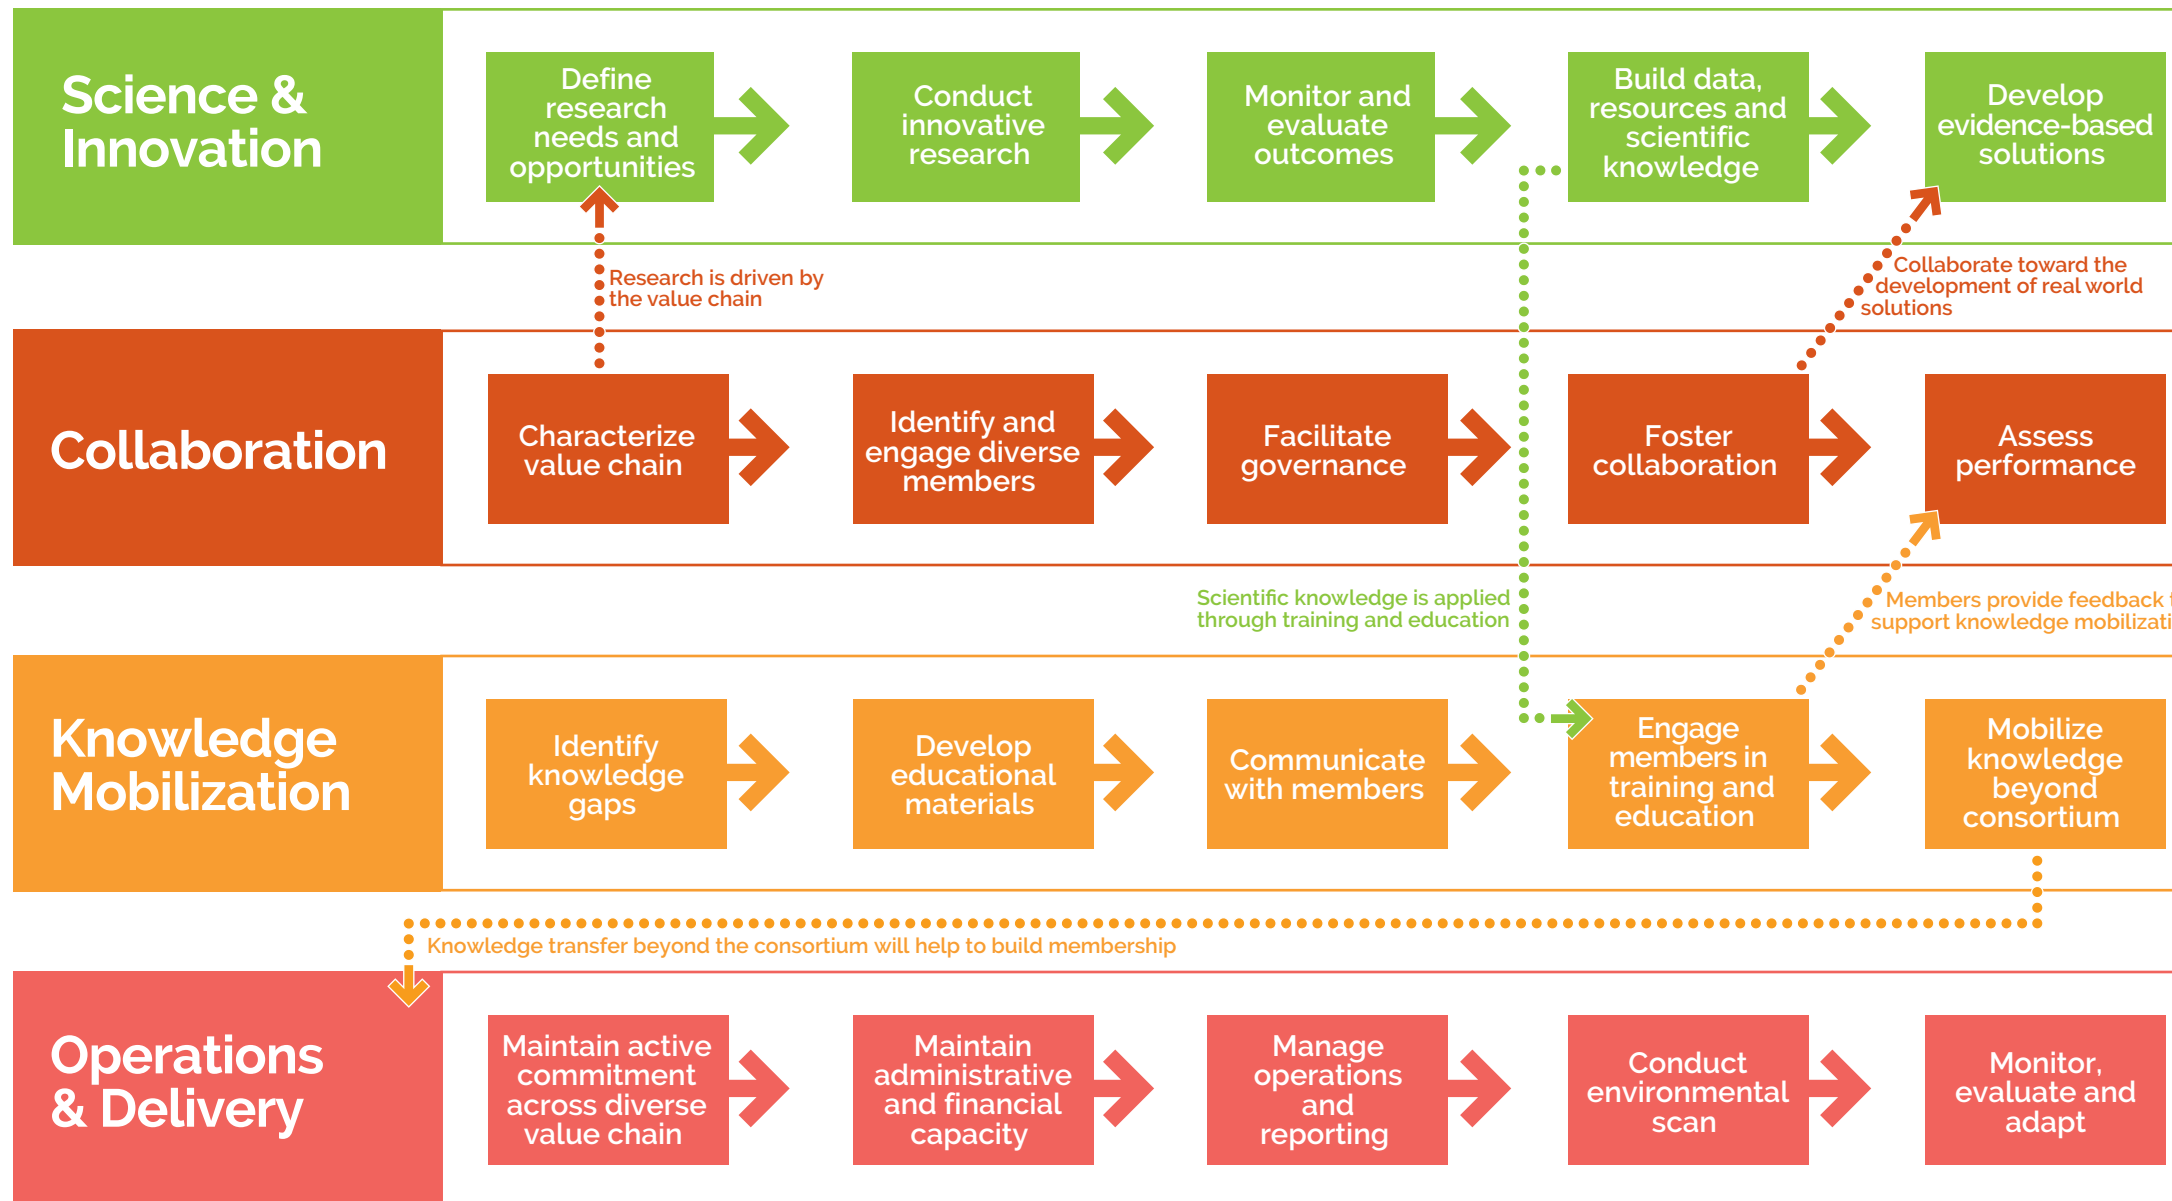

Greening the Landscape Research Consortium

Build the collective capacity of the Canadian urban tree value chain by developing and mobilizing scientific knowledge within our collaborative network.

vineland
RESEARCH & INNOVATION CENTRE

APPROACH

STRATEGY MAP

INDICATORS OF SUCCESS